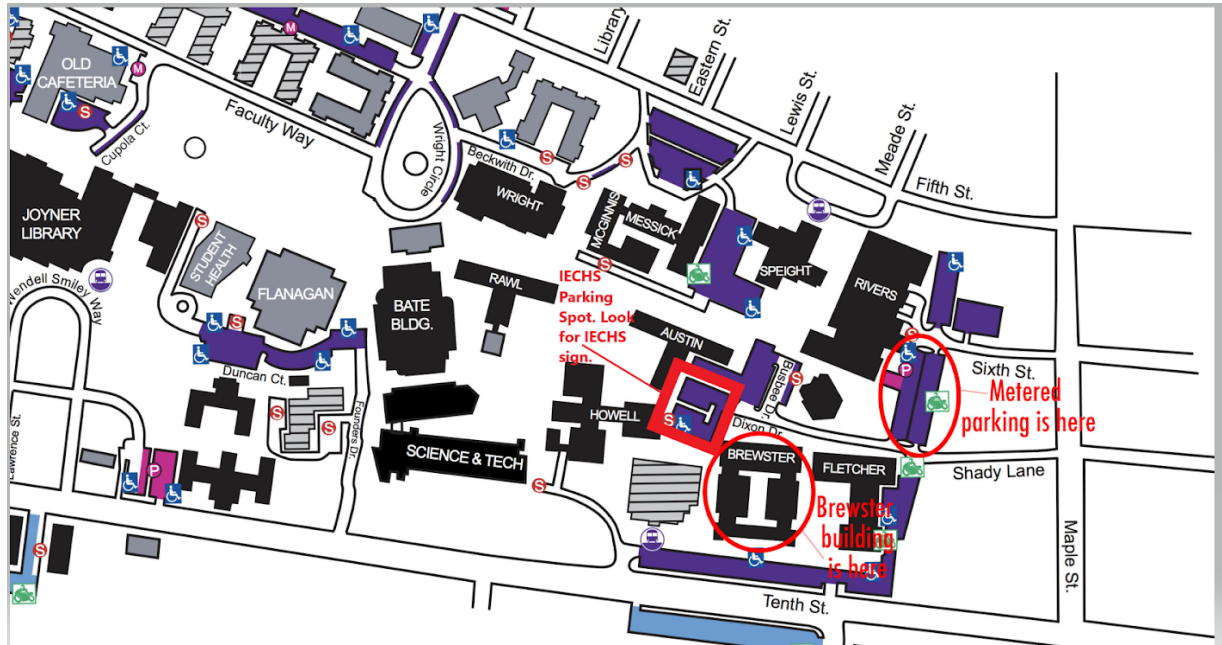

IECHS Parking Information

We have two parking spaces available for IECHS visitors at the end of Dixon Drive behind the Brewster building (see photo below of what the space looks like--it's right next to a dumpster). If both spots are taken then there is a metered lot behind Brewster (see [THIS](#) map link or view the metered parking spaces on the above map).

Physical & Mailing address:

Innovation Early College High School
Brewster Building, D-107, Mailstop 139
East Carolina University
Greenville, NC 27858
Phone: 252.737.3860

To access the ECU Guest wifi during your visit, please see Mrs. Miller. She will provide you with the guest wifi user name and password.

About IECHS

IECHS is a public Pitt County Schools (PCS) STEAM (Strategies That Engage All Minds) and AVID (Advancement Via Individual Determination) high school located on East Carolina University's (ECU) campus. IECHS students are selected from an application and interview process during their 8th grade/rising 9th grade year. Students attending this school are dually enrolled as PCS students and ECU students; they will have the opportunity to graduate from high school in four to five years with up to 60 university transfer credits for free.